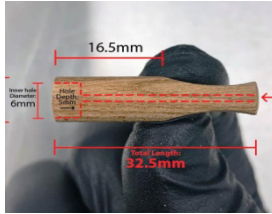

Designers' Packing Sticks

Wooden Tips

Packing Accessories

Designers Packing Sticks and cone Filling Devices

Leaf Fibre Filters

Plant fibre filters

Corn Husk Filters in 2's pack

B. Terpene Strains and Indica Sativa Booster Leaf pre rolls

Terpene infused and Indica Sativa Boosters infused Herbal Leaf - Hemp Flavored and Series Terpenes strain - 1. Hats-Off, 2. Lemon Skunk, 3. Pink Kush, 4. Sour Diesel, 5. Blue Dream, 6. Black Haze, 7. Black OG, 8. Yellow haze, 9. Kush Gold Formula, 10. Green Haze Kush, 11. RASTA, 12. Rich-N-Rare, 13. Rock-N-Roll, 14. Blue Mist, 15. Berry Blast, 16. Grape Magic Kush, 17. 3 Lemon Magic, 18. Green Tea Buzz, 19. Purple Haze, 20. Temptation, 21. Pheromones, 22. Just-ONE, 23. Enigma, 24. Green Mango Haze, 25. Green Gold, 26. Bio-Gold, 27. Watermelon Kush, 28. Tea Tree magic, 29. Mountain Dew OG, 30. Orange Haze, 31. 3 Apple Magic, 32. Banana Kush, 33. GREEN Mango CRACK, 34. Pink Lemonade, 35. Sweet Orange Haze, 36. Blueberry Blast, 37. Wedding Night, 38. Lemon Magic Buzz, 39. Fruit Punch Buzz, 40. Lemon Skunk Magic, 41. PINEAPPLE KUSH, 42. Strawberry Lemon Haze, 43. Raspberry Haze, 44. Vanilla Haze, 45. Cigar Haze, 46. Virginia BUZZ, 47. Havana cigar Kush, 48. Tobacco Kush, 49. Rich-CHEM, 50. Billionaire HAZE and many more ....

Fruit Flavors - Kush, Grape, Pineapple, Blue Berry, Watermelon, Mix berry, Apple, Guava, Mint, Lemon, Clove, Vanilla, Chocolate, Cappuccino, Russian Cream, Berry Blast, Rose, Cherry, Mango, Melon, Kool, (Mint) and many more ....

Tobacco Flavors - Cigar Flavor, Tobacco Flavors are also available to enjoy exotic Flavored Smoking!

Flavored Filtered - 84 mm to 120 mm Leaf Pre Rolled Cones