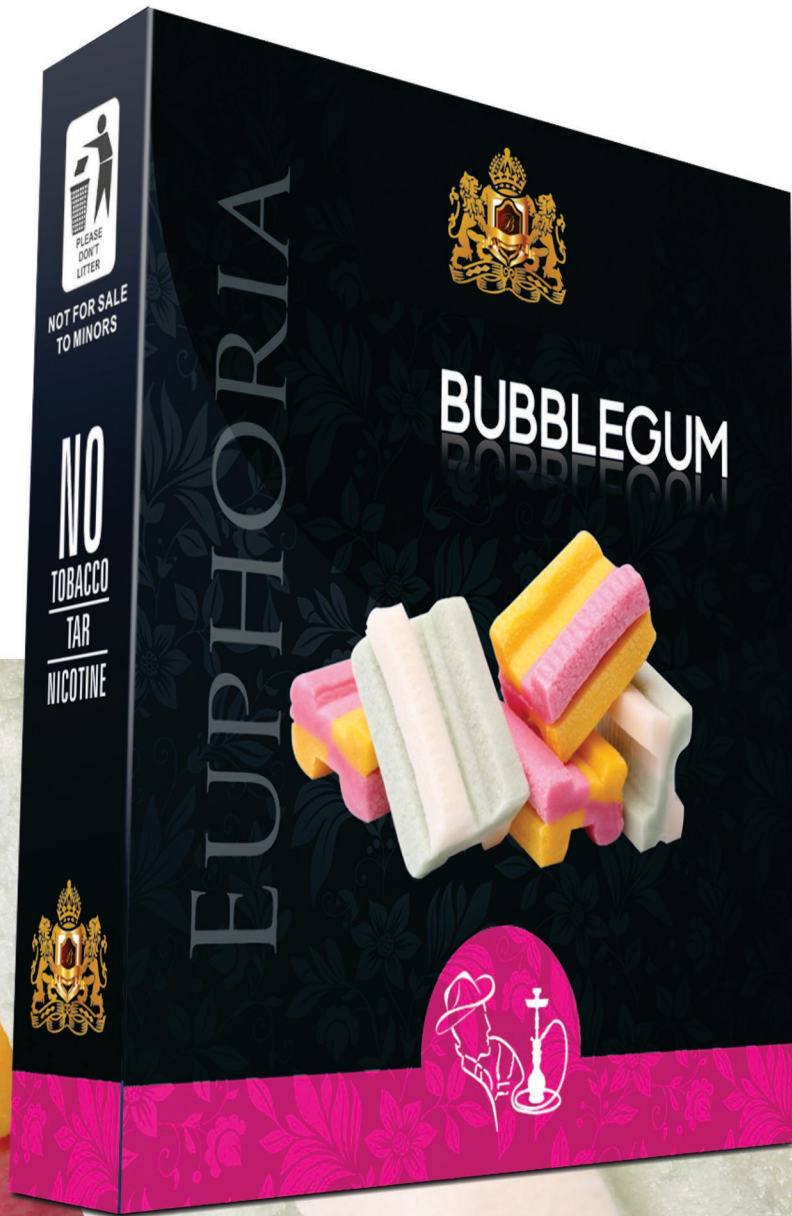

EUPHORIA

HERBAL SMOKING

BUBBLEGUM

Available Packing	: 50gm | 1kg | 10kg
50gm Case Packing	: Set of 10 Pack
1kg Packing	: Stand-up Pouches
10kg Packing	: Buckets