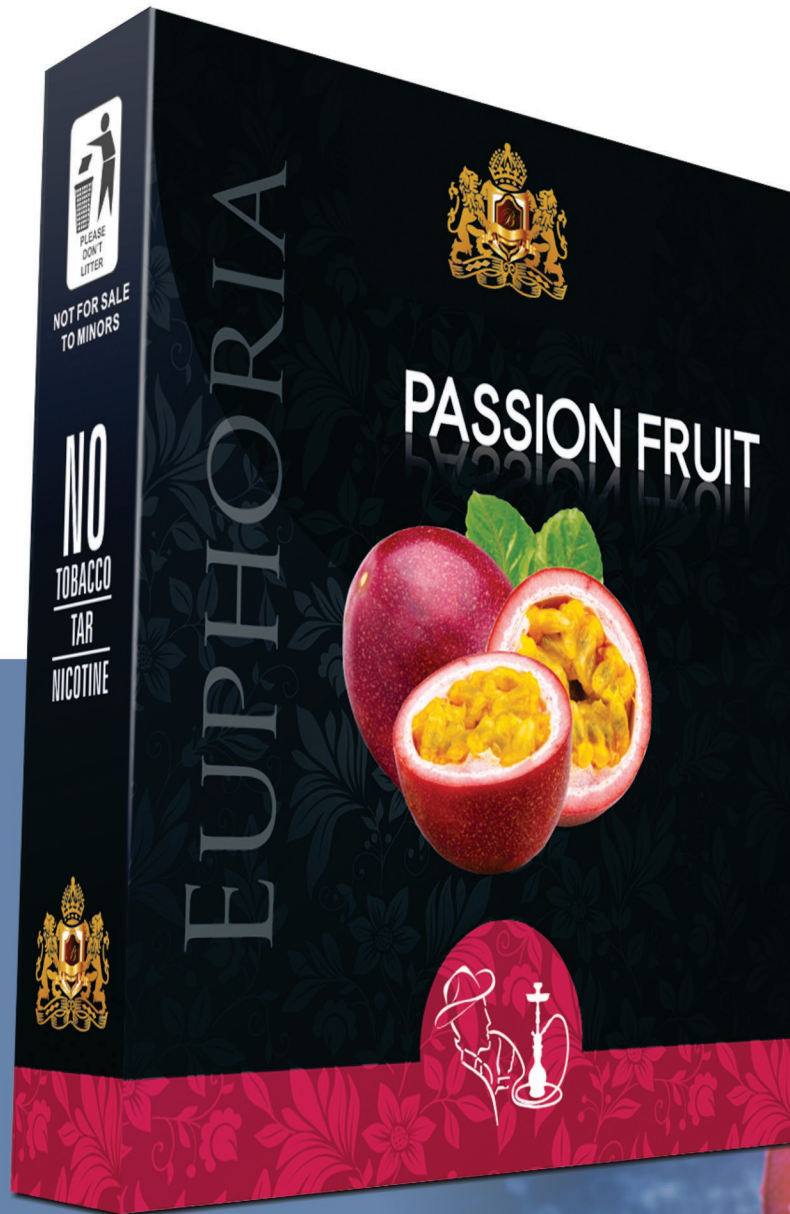

EUPHORIA

HERBAL SMOKING

PASSION FRUIT

Available Packing	: 50gm | 1kg | 10kg
50gm Case Packing	: Set of 10 Pack
1kg Packing	: Stand-up Pouches
10kg Packing	: Buckets