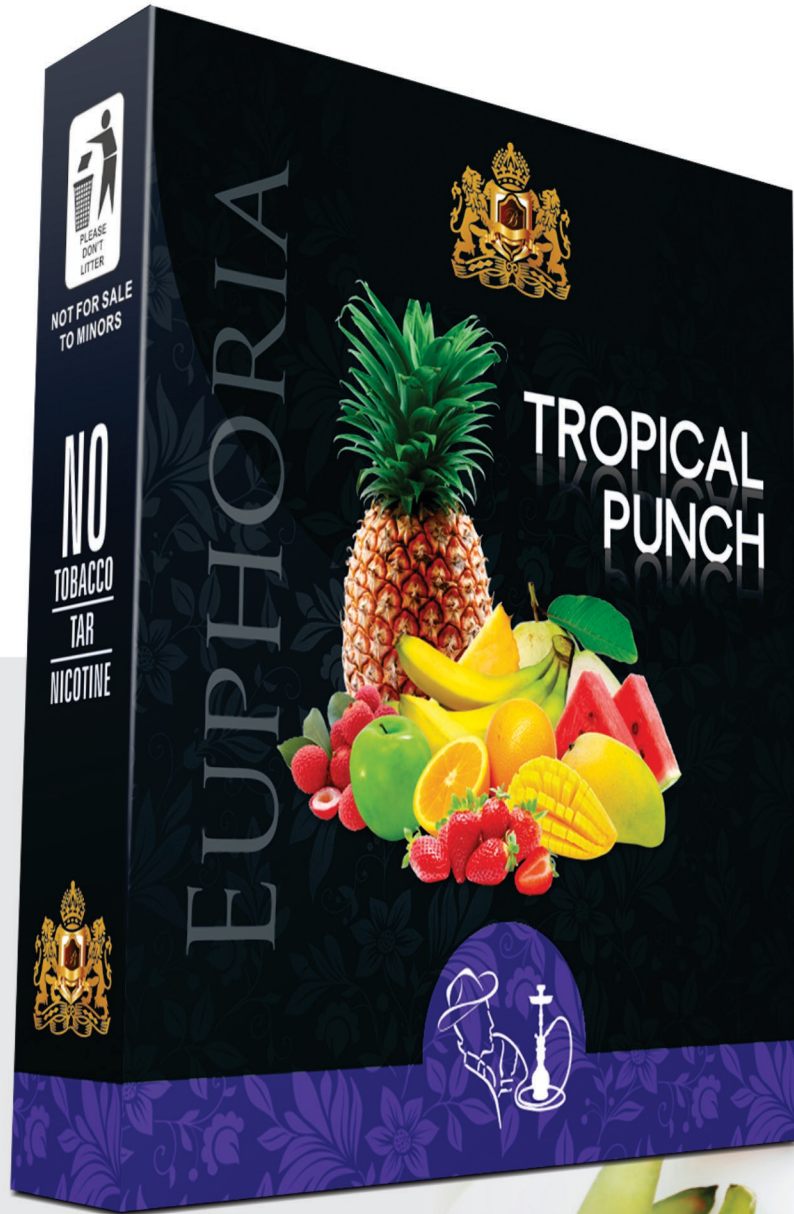

## TEMPTATION

Available Packing	: 50gm   1kg   10kg
50gm Case Packing	: Set of 10 Pack
1kg Packing	: Stand-up Pouches
10kg Packing	: Buckets

**NO TOBACCO  
NO TAR  
NO NICOTINE**

**Ingredients :**

*Herbal combination of Rose Petals, Bottle Gourd, Food Grade Glycerin, Sugarcane Fibre, Honey and Natural Flavors & Extracts*

# EUPHORIA

HERBAL SMOKING