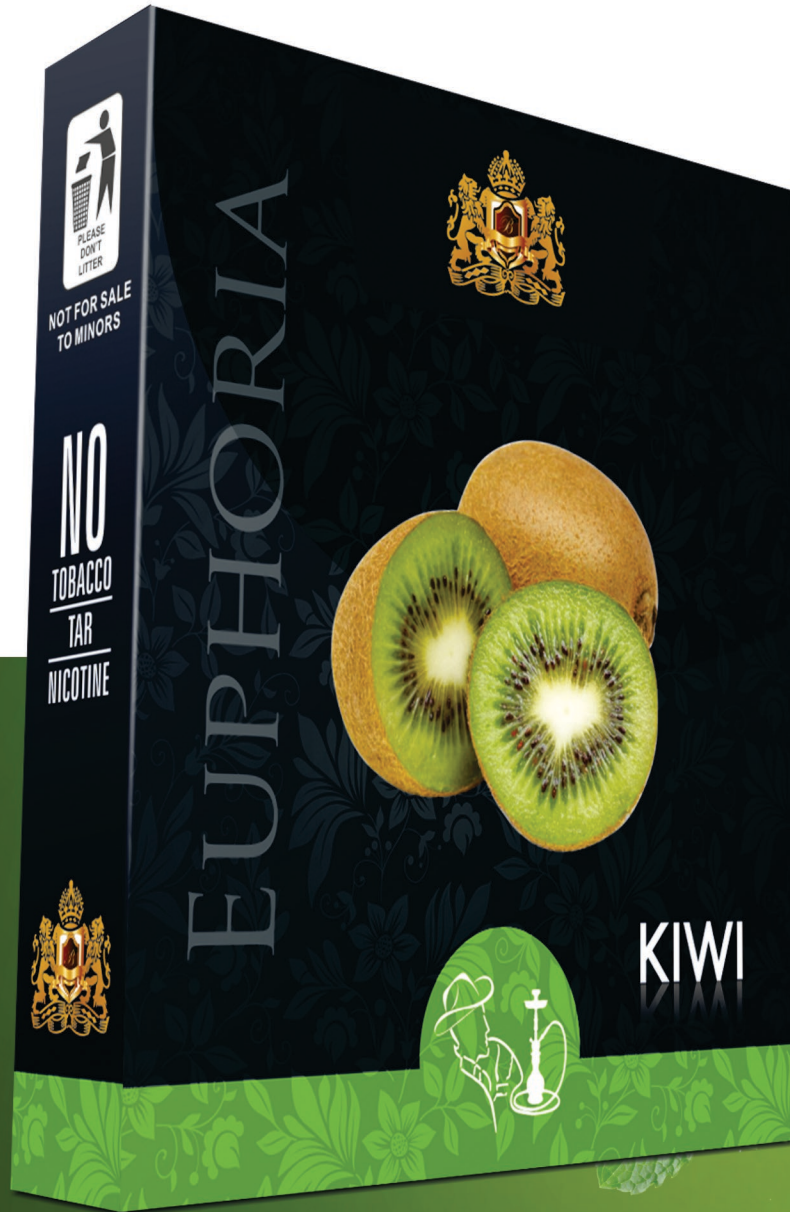

EUPHORIA

HERBAL SMOKING

KIWI

Available Packing	: 50gm | 1kg | 10kg
50gm Case Packing	: Set of 10 Pack
1kg Packing	: Stand-up Pouches
10kg Packing	: Buckets